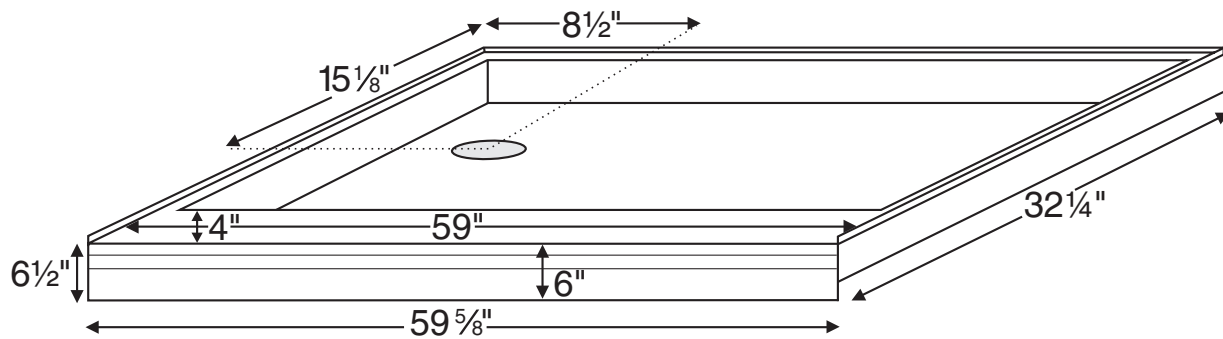

Reliance® Shower Bases

R6032ED

59.625" x 32.25" x 6"

Material - Acrylic
 Shipping Weight - 80 lbs / 36 kg
 Threshold - Single Threshold
 Drain Location - End

| |
|---|
| <p>COLOR AND FINISH OPTIONS NOTE: Part codes for all options listed in parenthesis.</p> |
| <p>Color Upgrade: Biscuit (RCOLOR)</p> |
| <p>STANDARD OPTIONS NOTE: Part codes for all options listed in parenthesis.</p> |
| <p>PVC Drain Kit Brushed Nickel (RDKBN)</p> |

IMPORTANT ORDERING & INSTALLATION INFORMATION:

- Single, front threshold; 3.5" drain opening pre-drilled.
- Integral tile flange on 3 sides to facilitate installation.
- Textured bottom meets certification requirements for safer showering.
- Includes a PVC drain kit in chrome finish.
- 1-year Limited Residential and Commercial Warranty.
- Must specify left- or right-hand drain.

• Before discarding tub crate, check for accessories that may be packaged inside.
 • All product measurements are ±1/2".
 • Specifications and configurations are subject to change without notice.
 • Measurements herein supersede all others published prior to publication date below.